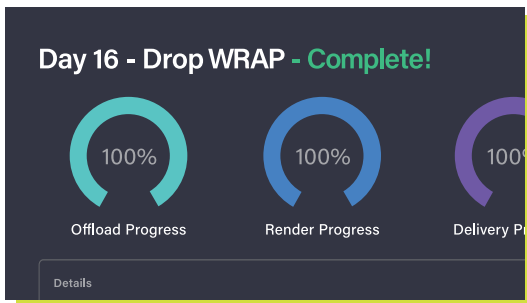

Access your dailies project anytime, from desktop or mobile.

Real-time progress bars showing the status of offloads, renders, and deliveries