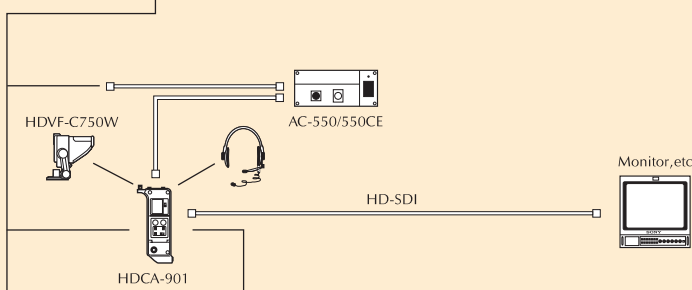

# HDW-F900H System Configuration

### Video Cassettes

NOTE: HDW-F900H drives only accept small shell cassettes.

Example: Sony BCT40HD, BCT32HD, BCT22HD, BCT12HD, BCT6HD

Cassette record time depends on mode and frame rate chosen.