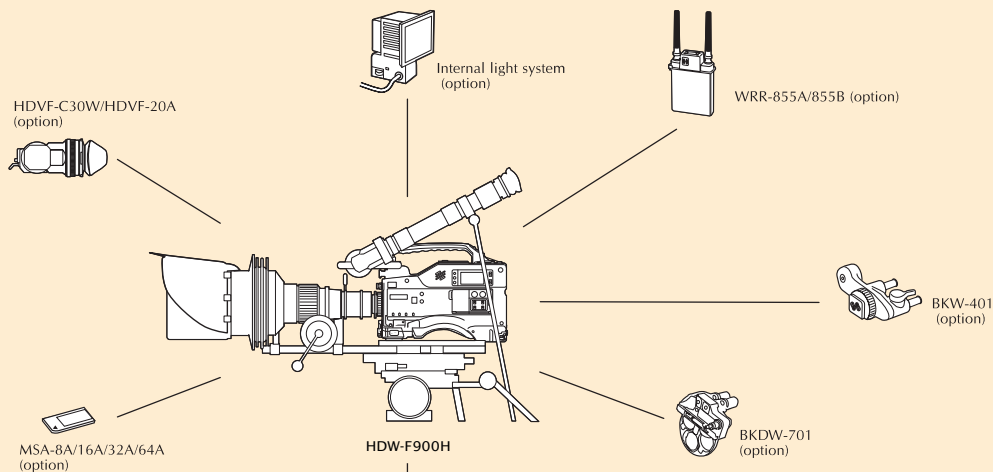

# HDW-F900H System Configuration

### Battery Chargers

### Video Cassettes

NOTE: HDW-F900H drives only accept small shell cassettes.

Example: Sony BCT40HD, BCT32HD, BCT22HD, BCT12HD, BCT6HD

Cassette record time depends on mode and frame rate chosen.